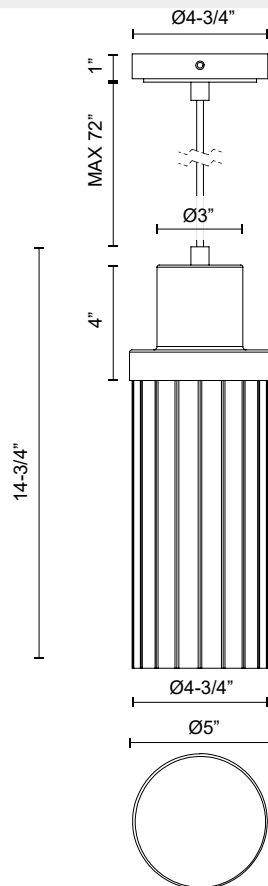

## KENT PD435605

FIXTURE DIMENSIONS	D5" x H14-3/4"
LAMP TYPE	E26
MAX WATTAGE	60W
BULB QTY	1
BULBS INCLUDED	No
VOLTAGE	120V
GLASS DETAILS	Clear Ribbed Glass
MATERIAL	Glass; Steel;
WIRE LENGTH	72"
MINIMUM HANG HEIGHT	18"
SLOPED CEILING ADAPTABLE	Yes
LOCATION	Dry
CANOPY DIMENSIONS	D4-3/4" x H1"
PAINT FINISH	BG01; CH01; MB01;

[ D - Diameter, L - Length, W - Width, H - Height, E - Extension ]

### AVAILABLE FINISHES:

PD435605BGCR  
Brushed  
Gold/Clear Ribbed  
Glass

PD435605CHCR  
Chrome/Clear  
Ribbed Glass

PD435605MBCR  
Clear Ribbed  
Glass/Matte Black

\*For complete warranty terms, please visit: [www.aloralighting.com/warranty](http://www.aloralighting.com/warranty)